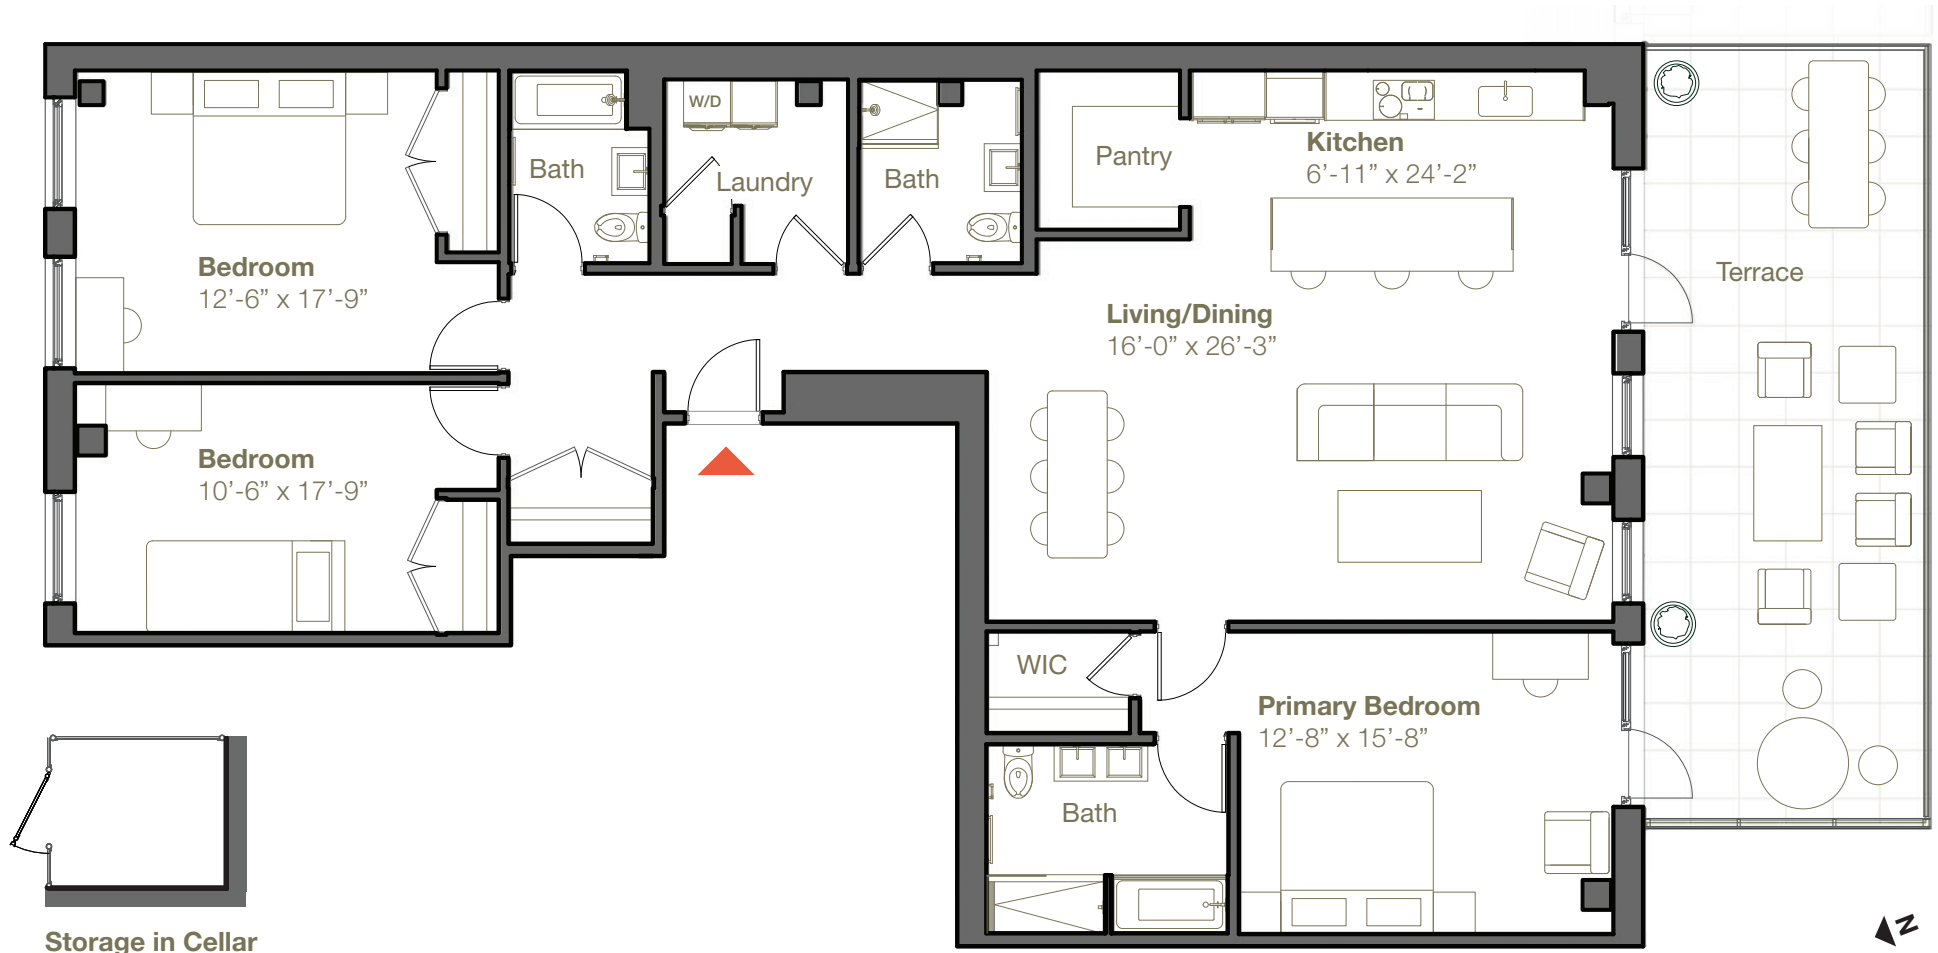

#2A

TIMBER HOUSE

3 Bedroom
3 Bath

1854 S.F. Interior
391 S.F. Exterior
43 S.F. Storage

Ceiling Height of Main Rooms:
10'9"

670 Union Street
Brooklyn, NY

Storage in Cellar

6'-7" x 6'-6"

All dimensions are approximate.