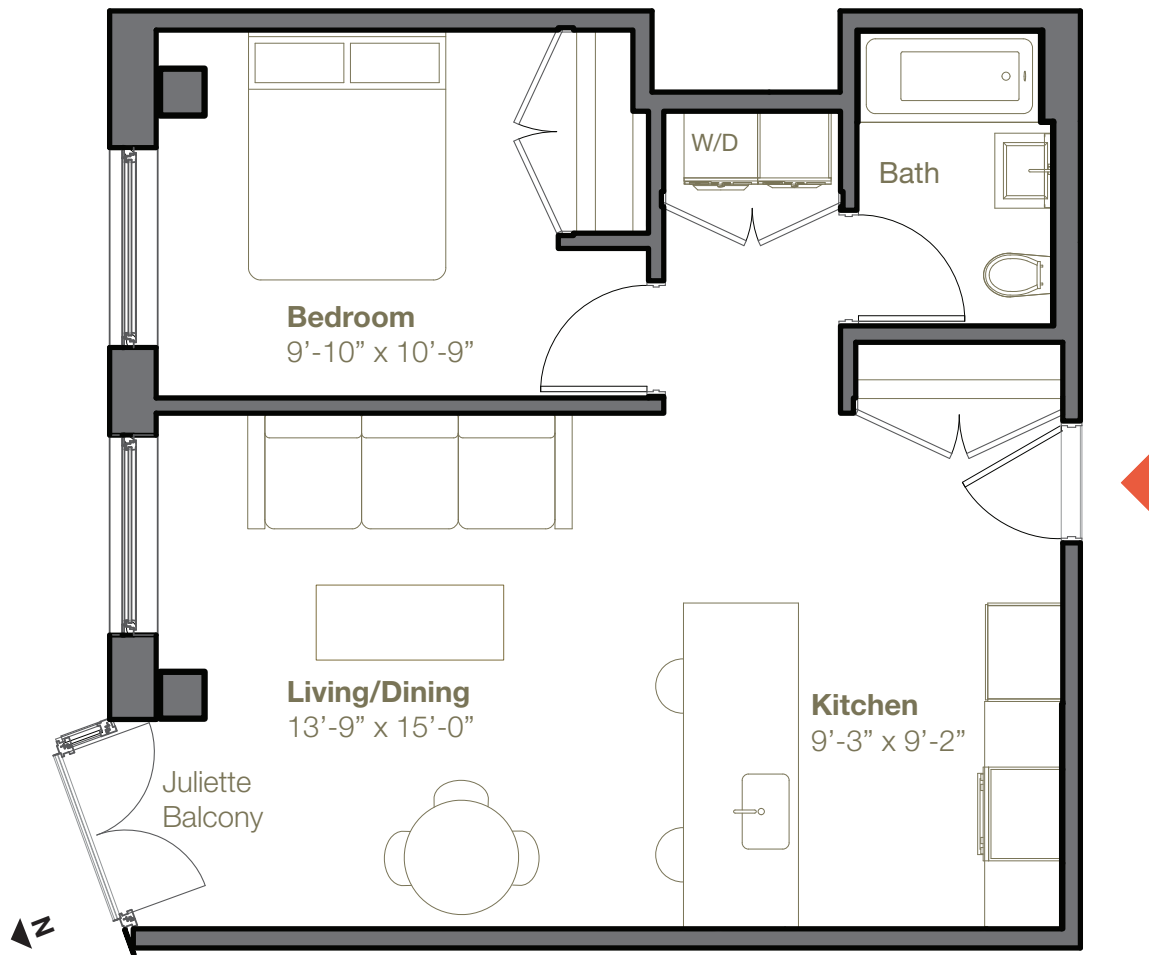

#5B

TIMBER HOUSE

1 Bedroom
1 Bath

619 S.F. Interior
26 S.F. Storage

Ceiling Height of Main Rooms:
10'9"

670 Union Street
Brooklyn, NY

Storage in Cellar
6'-0" x 4'-4"

All dimensions are approximate.